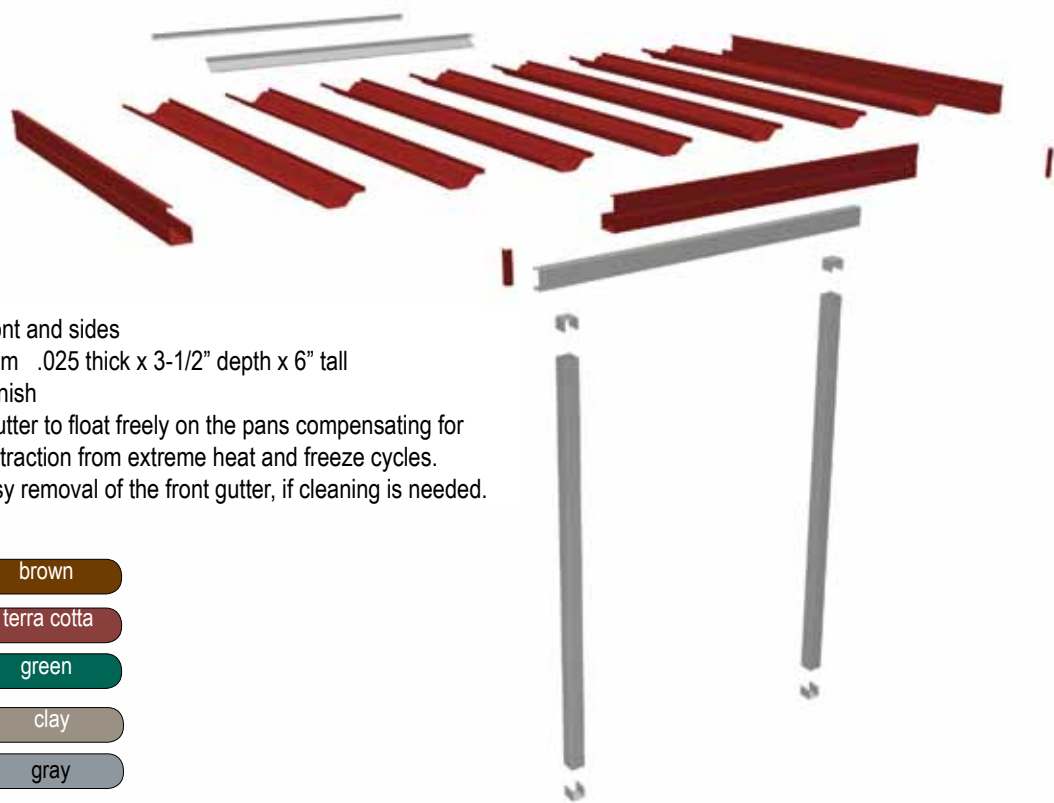

Sierra Model

Sierra - 6" gutter- front and sides

- Roll formed aluminum .025 thick x 3-1/2" depth x 6" tall
- Stucco embossed finish
- Fascia clips allow gutter to float freely on the pans compensating for expansion and contraction from extreme heat and freeze cycles. Also, allows for easy removal of the front gutter, if cleaning is needed.

Sierra - 10" width aluminum roof panels

- Stucco embossed finish hides minor hail damage
- Slide or snap together installation
- Prepunched for ease of installation
- Available in 4 thicknesses to meet even the harshest wind or snow loads.

Sierra - 4" structural steel beam

- Galvalume® steel has a 20-1/2 year warranty against rust
- Roof panels, are be pre-punched with a 6" setback to eliminate damage to patio edge
Optional setback up to 24" available when necessary
- Set back creates an overhang for a pleasing appearance.

OPTIONS

Adjustable slope cap, extruded aluminum
 When mounting cover with alot of slope, this helps keep beam perpendicular. Can attach to either 3"x 8" beam or 3"x3" beam

Gutter filter
 Inserted into gutter at factory
 Allows water to enter, keeps everything else out!