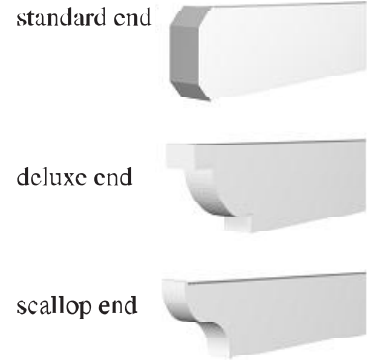

FREESTAND MODEL
Double Header
Omit Lattice
Side Header

- Optional Side Headers
- 1) Create box effect
 - 2) Attach curtains
 - 3) Available on freestand models

Components
 Manufactured from roll formed aluminum with an embossed woodgrain finish. Provides the look of wood without the hassle. Will not rot, warp or need repainting! Kit comes complete with cut to length headers and rafters that have routed ends with caps factory installed.

BEAM OPTIONS

- single header beam
- double header beams

CHOICE OF:

- attached to wall
Posts come with mounting brackets
- freestanding
 - bury posts in concrete
 - optional HD mounting brackets

DIMENSIONS: _____ projection (2" x 6-1/2" rafter dimension)
 _____ width (3" x 8" header beam dimension)

LATTICE, 1-1/2" SQUARE create more or less shade with the lattice tubes

- standard 3" gap
- 1-1/2" gap
- No lattice
- gap _____

ENGINEERING:

Weight load requirements: 10# 20# 30#
 Standard to 90mph winds - Higher wind loads available.

Rafters and Headers End Designs

Factory routed with caps installed.

PERGOLA COLOR:

Decorative post surround has an internal 3" sq post that fastens to a double header

CHOICE OF POSTS

- 3" square post
- 3" sq post & 2"x6" woodlook side plates