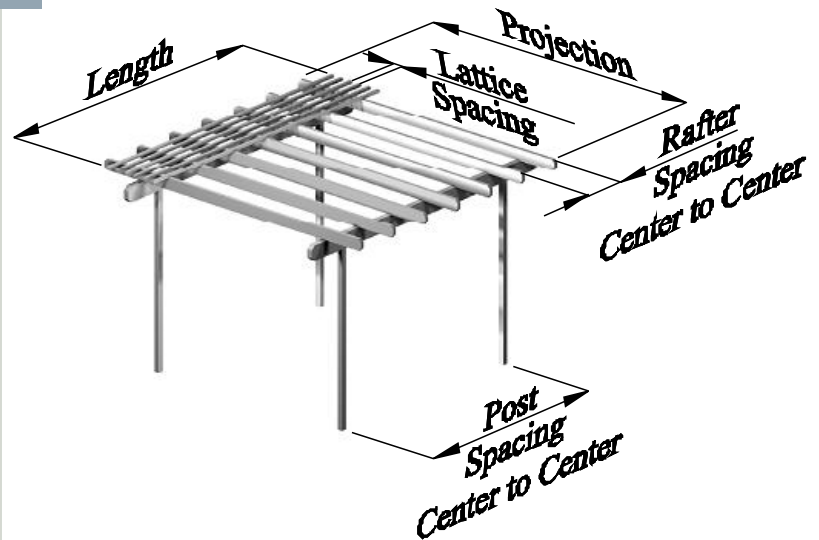

Customize your Pergola - Conceptual Drawings Available

ATTACHED MODEL
Double Header

ATTACHED MODEL
Single Header

FREESTAND MODEL
Single Header

Customize your Pergola - Conceptual Drawings Available

FREESTAND MODEL
Double Header

FREESTAND MODEL
Double Header
Omit Lattice
Side Header

- Optional Side Headers
- 1) Create box effect
 - 2) Attach curtains
 - 3) Available on freestand models

Components
 Manufactured from roll formed aluminum with an embossed woodgrain finish. Provides the look of wood without the hassle. Will not rot, warp or need repainting! Kit comes complete with cut to length headers and rafters that have routed ends with caps factory installed.

BEAM OPTIONS

- single header beam
- double header beams

CHOICE OF:

- attached to wall
Posts come with mounting brackets
- freestanding
 - bury posts in concrete
 - optional HD mounting brackets

DIMENSIONS: _____ projection (2" x 6-1/2" rafter dimension)
 _____ width (3" x 8" header beam dimension)

LATTICE, 1-1/2" SQUARE create more or less shade with the lattice tubes

- standard 3" gap
- 1-1/2" gap
- No lattice
- gap _____

ENGINEERING:

Weight load requirements: 10# 20# 30#
 Standard to 90mph winds - Higher wind loads available.