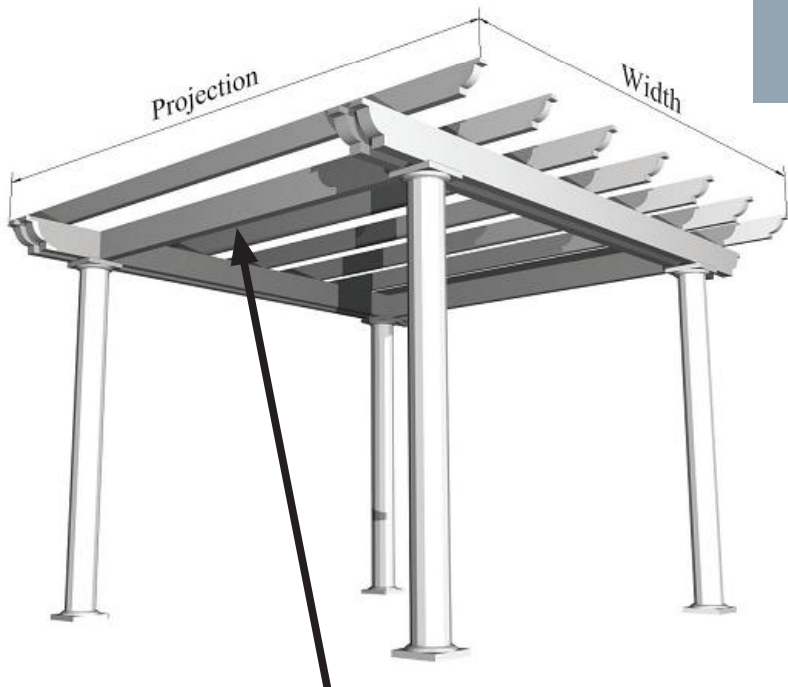

Customize your Pergola - Conceptual Drawings Available

ATTACHED MODEL
Double Header

ATTACHED MODEL
Single Header

FREESTAND MODEL
Single Header

Customize your Pergola - Conceptual Drawings Available

FREESTAND MODEL
Double Header

FREESTAND MODEL
Double Header
Omit Lattice
Side Header

- Optional Side Headers
- 1) Create box effect
 - 2) Attach curtains
 - 3) Available on freestand models

Components
 Manufactured from roll formed aluminum with an embossed woodgrain finish. Provides the look of wood without the hassle. Will not rot, warp or need repainting! Kit comes complete with cut to length headers and rafters that have routed ends with caps factory installed.

BEAM OPTIONS

- single header beam
- double header beams

CHOICE OF:

- attached to wall
Posts come with mounting brackets
- freestanding
 - bury posts in concrete
 - optional HD mounting brackets

DIMENSIONS: _____ projection (2" x 6-1/2" rafter dimension)
 _____ width (3" x 8" header beam dimension)

LATTICE, 1-1/2" SQUARE create more or less shade with the lattice tubes

- standard 3" gap
- 1-1/2" gap
- No lattice
- gap _____

ENGINEERING:

Weight load requirements: 10# 20# 30#
 Standard to 90mph winds - Higher wind loads available.