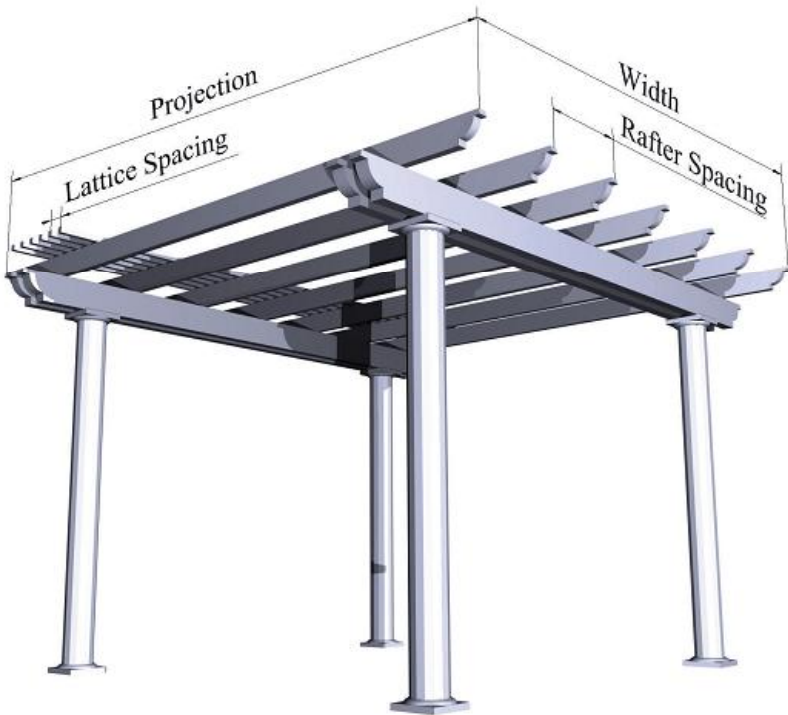

Customize your Pergola - Conceptual Drawings Available

ATTACHED MODEL
Double Header

ATTACHED MODEL
Single Header

FREESTAND MODEL
Single Header

Customize your Pergola - Conceptual Drawings Available

FREESTAND MODEL
Double Header

FREESTAND MODEL
Double Header
Omit Lattice
Side Header

- Optional Side Headers
- 1) Create box effect
 - 2) Attach curtains
 - 3) Available on freestand models

Components
 Manufactured from roll formed aluminum with an embossed woodgrain finish. Provides the look of wood without the hassle. Will not rot, warp or need repainting! Kit comes complete with cut to length headers and rafters that have routed ends with caps factory installed.

BEAM OPTIONS

- single header beam
- double header beams

CHOICE OF:

- attached to wall
Posts come with mounting brackets
- freestanding
 - bury posts in concrete
 - optional HD mounting brackets

DIMENSIONS: _____ projection (2" x 6-1/2" rafter dimension)
 _____ width (3" x 8" header beam dimension)

LATTICE, 1-1/2" SQUARE create more or less shade with the lattice tubes

- standard 3" gap
- 1-1/2" gap
- No lattice
- gap _____

ENGINEERING:

Weight load requirements: 10# 20# 30#
 Standard to 90mph winds - Higher wind loads available.