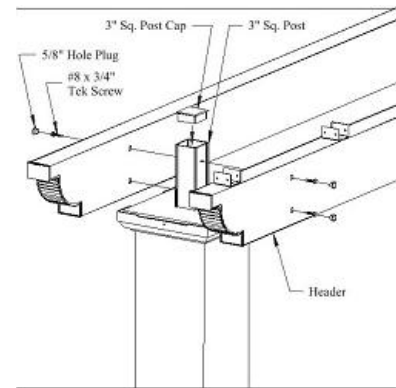

BEAM OPTIONS

- single header beam
- double header beams

CHOICE OF:

- attached to wall
Posts come with mounting brackets
- freestanding
 - bury posts in concrete
 - optional HD mounting brackets

DIMENSIONS: _____ projection (2" x 6-1/2" rafter dimension)
 _____ width (3" x 8" header beam dimension)

LATTICE, 1-1/2" SQUARE create more or less shade with the lattice tubes

- standard 3" gap
- 1-1/2" gap
- No lattice
- gap _____

ENGINEERING:

Weight load requirements: 10# 20# 30#
 Standard to 90mph winds - Higher wind loads available.

Rafters and Headers End Designs

Factory routed with caps installed.

PERGOLA COLOR:

Decorative post surround has an internal 3" sq post that fastens to a double header

CHOICE OF POSTS

- 3" square post
- 3" sq post & 2"x6" woodlook side plates

Decorative columns, aluminum options
 • Have an internal 3" square post
 • Easy snap together assembly
 Caps, bases & columns

- Aluminum, fluted round, 6", 8" or 10" white, adobe, special order latte or wicker