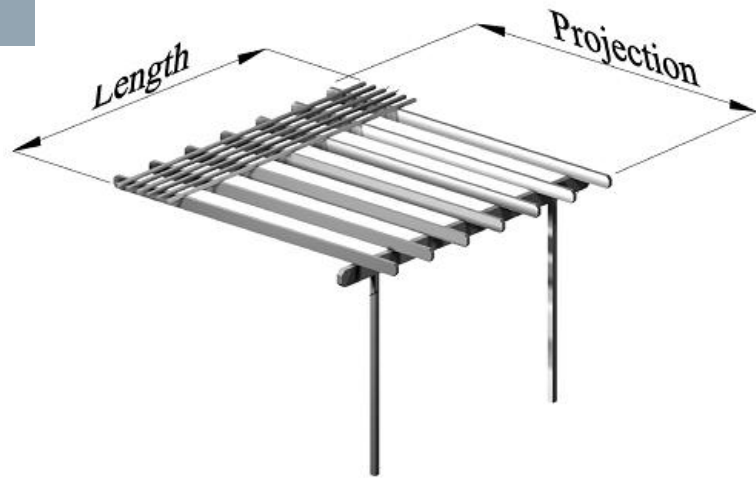

Customize your Pergola - Conceptual Drawings Available

ATTACHED MODEL
Double Header

ATTACHED MODEL
Single Header

FREESTAND MODEL
Single Header

Customize your Pergola - Conceptual Drawings Available

FREESTAND MODEL
Double Header

FREESTAND MODEL
Double Header
Omit Lattice
Side Header

- Optional Side Headers
- 1) Create box effect
 - 2) Attach curtains
 - 3) Available on freestand models

Components
 Manufactured from roll formed aluminum with an embossed woodgrain finish. Provides the look of wood without the hassle. Will not rot, warp or need repainting! Kit comes complete with cut to length headers and rafters that have routed ends with caps factory installed.

BEAM OPTIONS

- single header beam
- double header beams

CHOICE OF:

- attached to wall
Posts come with mounting brackets
- freestanding
 - bury posts in concrete
 - optional HD mounting brackets

DIMENSIONS: _____ projection (2" x 6-1/2" rafter dimension)
 _____ width (3" x 8" header beam dimension)

LATTICE, 1-1/2" SQUARE create more or less shade with the lattice tubes

- standard 3" gap
- 1-1/2" gap
- No lattice
- gap _____

ENGINEERING:

Weight load requirements: 10# 20# 30#
 Standard to 90mph winds - Higher wind loads available.