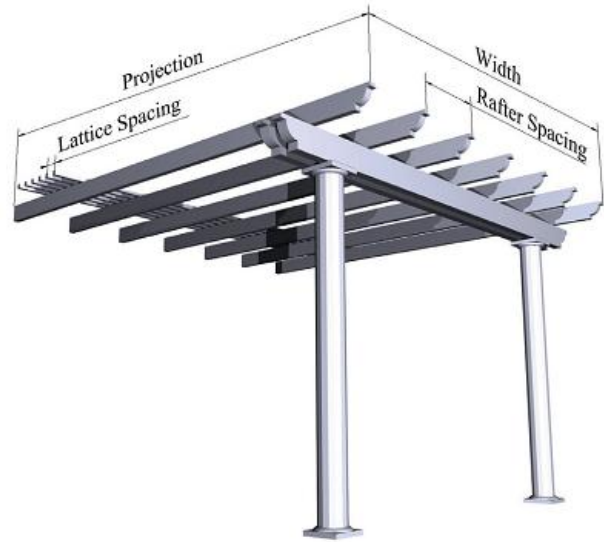

Customize your Pergola - Conceptual Drawings Available

ATTACHED MODEL
Double Header

ATTACHED MODEL
Single Header

FREESTAND MODEL
Single Header

Customize your Pergola - Conceptual Drawings Available

FREESTAND MODEL
Double Header

FREESTAND MODEL
Double Header
Omit Lattice
Side Header

- Optional Side Headers
- 1) Create box effect
 - 2) Attach curtains
 - 3) Available on freestand models

Components
 Manufactured from roll formed aluminum with an embossed woodgrain finish. Provides the look of wood without the hassle. Will not rot, warp or need repainting! Kit comes complete with cut to length headers and rafters that have routed ends with caps factory installed.

BEAM OPTIONS

- single header beam
- double header beams

CHOICE OF:

- attached to wall
Posts come with mounting brackets
- freestanding
 - bury posts in concrete
 - optional HD mounting brackets

DIMENSIONS: _____ projection (2" x 6-1/2" rafter dimension)
 _____ width (3" x 8" header beam dimension)

LATTICE, 1-1/2" SQUARE create more or less shade with the lattice tubes

- standard 3" gap
- 1-1/2" gap
- No lattice
- gap _____

ENGINEERING:

Weight load requirements: 10# 20# 30#
 Standard to 90mph winds - Higher wind loads available.