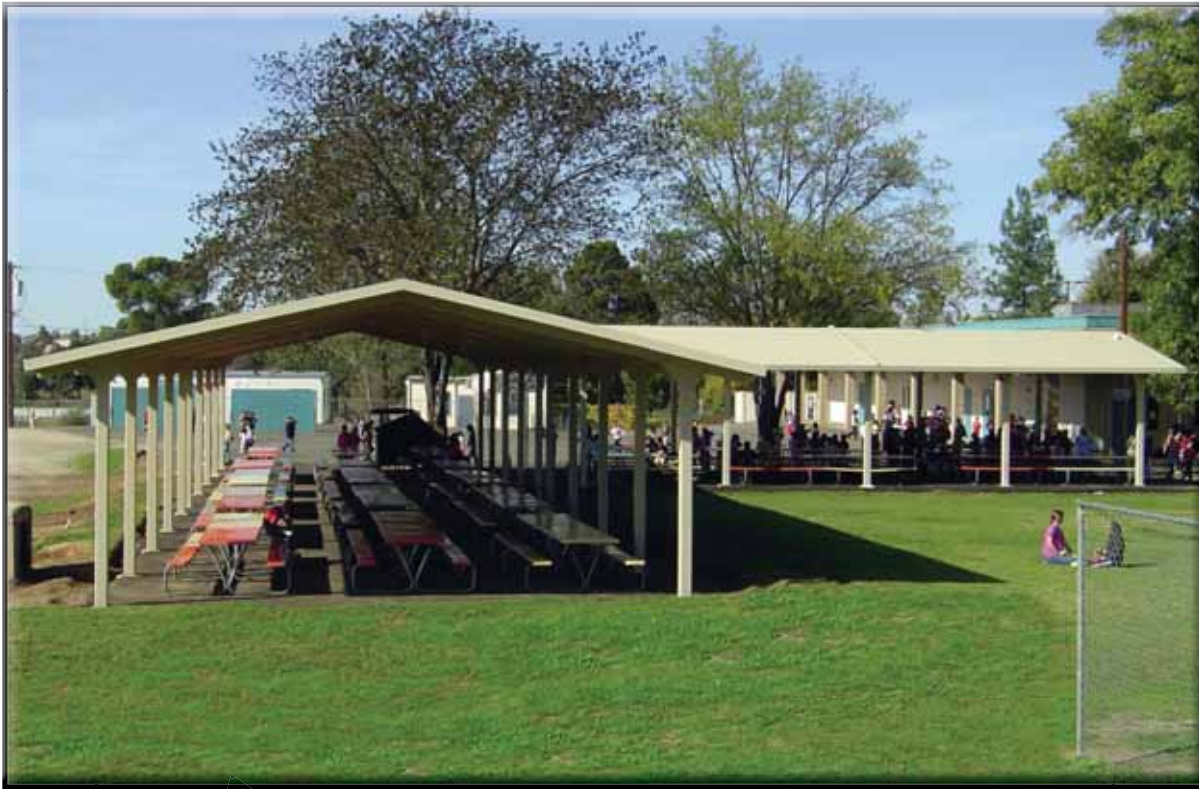

Meramec 30' x 54'

Meramec 30' x 54'

BEST VALUE IN THE MARKET

Meramec 20' x 20'

Structural roof panels run horizontal to frame.
Two frame styles:
C Channel
Tubular

Meramec 22' x 42'

Meramec 20' x 30', C channel frame